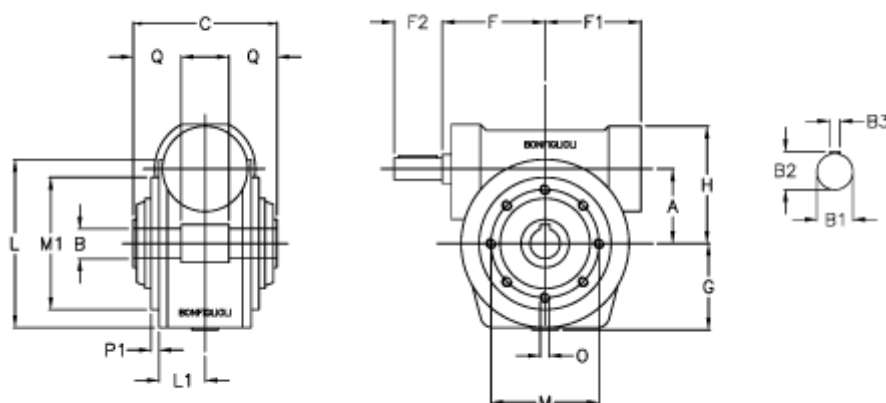

Article number: 3901049010700

Description: Worm gear with solid input shaft
VF 49P-10-HS

Measures

a	= 49.5	F1 = 63	O = M6x8
B	= 25	F2 = 40	P1 = 2.5
B1	= 16	g = 56	Q = 22.5
B2	= 18.0	H = 80	
B3	= 5	L = 107.5	
C	= 82	L1 = 36.8	
Description	= VF 49P-xx-HS	m = 94	
F	= 65.0	M1 = 68	